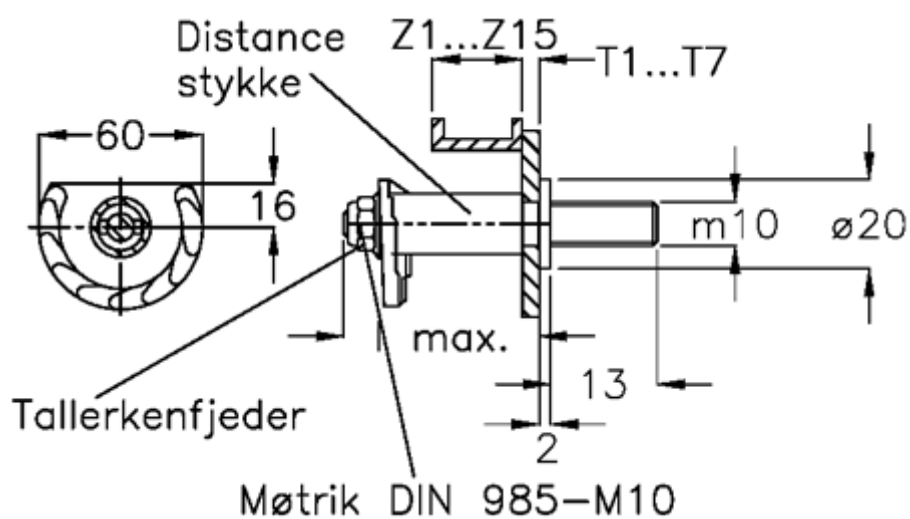

Article number: 20895411

Description: E+G Door lock
GN 117-GB-T4-Z11

Measures

Cam thickness = 30-39